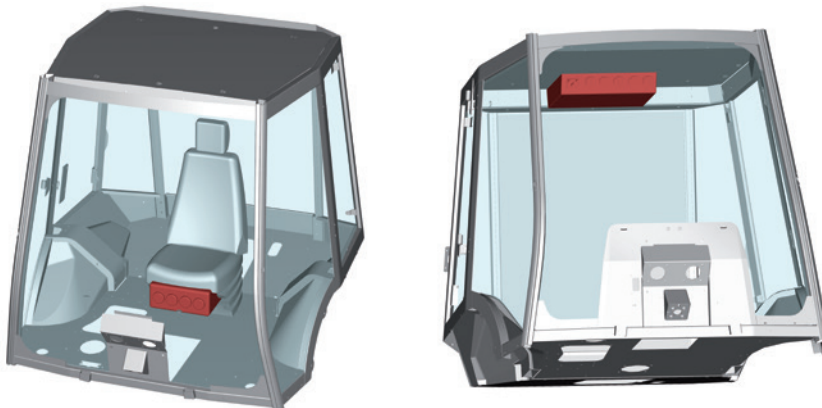

Horizontal Evaporator Unit

Position

Multiple mount