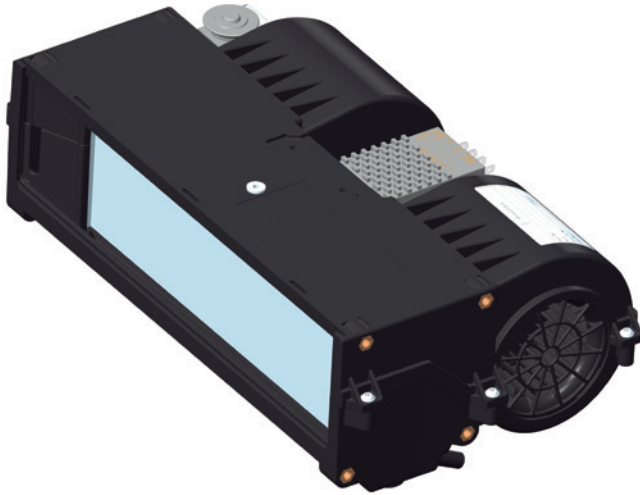

PASCAL

12V BSP00025AC12 / 24V BSP00025AC24

Bergstrom

STANDARD PRODUCTS

A/C

Performance

cold ❄️ 4.0kW	+	airflow 🌀 450 (m³/hr)
---------------------	---	-----------------------------

Electrical Data

volts	amps	/	volts	amps
12V	7.8A		24V	4.5A

Applications

Performance Input Data

temp 38°C	humidity 40%
--------------	-----------------

Horizontal Evaporator Unit

Position

Multiple mount

Bergstrom

STANDARD PRODUCTS

PASCAL

12V BSP00025AC12 / 24V BSP00025AC24

Weight

- 1 - Yellow wire (speed 1)
- 2 - Red wire (speed 2)
- 3 - Orange wire (speed 3)
- 4 - Black wire (ground)

Expansion valve 2.0 TON

To ensure you have a complete kit to enable you chosen system to operate please check the system schematic data sheet which details the full list of components required.

Outlet panels - Pascal evaporators

Kit - Outlet panel for Pascal evaporator
Black vents / Frame - chrome
352x94.5x30 (3x Ø76.5)
Cod.: BSP00003PANELKIT

Kit - Outlet panel for Pascal evaporator
Black vents / Frame - black
352x94.5x30 (3x Ø76.5)
Cod.: BSP00006PANELKIT