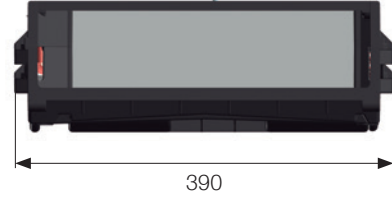

STANDARD PRODUCTS

PASCAL

12V BSP00025AC12 / 24V BSP00025AC24

Weight

- 1 - Yellow wire (speed 1)
- 2 - Red wire (speed 2)
- 3 - Orange wire (speed 3)
- 4 - Black wire (ground)

Expansion valve 2.0 TON

To ensure you have a complete kit to enable you chosen system to operate please check the system schematic data sheet which details the full list of components required.