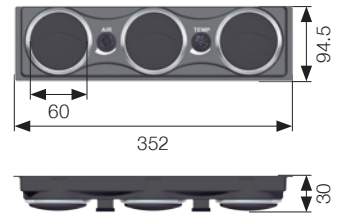

STANDARD PRODUCTS

PASCAL

12V BSP00025AC12 / 24V BSP00025AC24

Weight

- 1 - Yellow wire (speed 1)
- 2 - Red wire (speed 2)
- 3 - Orange wire (speed 3)
- 4 - Black wire (ground)

Expansion valve 2.0 TON

To ensure you have a complete kit to enable you chosen system to operate please check the system schematic data sheet which details the full list of components required.

Outlet panels - Pascal evaporators

Kit - Outlet panel for Pascal evaporator
Black vents / Frame - chrome
352x94.5x30 (3x Ø76.5)
Cod.: BSP00003PANELKIT

Kit - Outlet panel for Pascal evaporator
Black vents / Frame - black
352x94.5x30 (3x Ø76.5)
Cod.: BSP00006PANELKIT