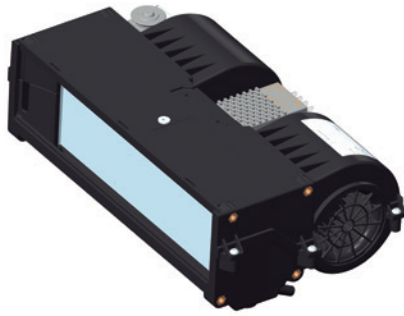

PASCAL

12V BSP00025AC12 / 24V BSP00025AC24

Bergstrom

STANDARD PRODUCTS

A/C

Performance

cold ❄️ 4.0kW	+	airflow 🌀 450 (m³/hr)
---------------------	---	-----------------------------

Electrical Data

STANDARD PRODUCTS

PASCAL

12V BSP00025AC12 / 24V BSP00025AC24

Weight

- 1 - Yellow wire (speed 1)
- 2 - Red wire (speed 2)
- 3 - Orange wire (speed 3)
- 4 - Black wire (ground)

Expansion valve 2.0 TON

To ensure you have a complete kit to enable you chosen system to operate please check the system schematic data sheet which details the full list of components required.

Outlet panels - Pascal evaporators

Kit - Outlet panel for Pascal evaporator
Black vents / Frame - chrome
352x94.5x30 (3x Ø76.5)
Cod.: BSP00003PANELKIT

Kit - Outlet panel for Pascal evaporator
Black vents / Frame - black
352x94.5x30 (3x Ø76.5)
Cod.: BSP00006PANELKIT

Kit - Outlet panel for Pascal evaporator
Black
352x94x50 (3x Ø60)
Cod.: BSP00005PANELKIT

Bracket kits - Pascal evaporators

Bracket Kit
Mount to the floor or roof
Cod.: BSP00004MOUNTKIT

Bracket Kit
Mount to the bulkhead or wall
Cod.: BSP00006MOUNTKIT