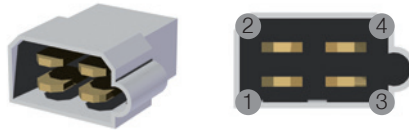

STANDARD PRODUCTS

PASCAL

12V BSP00025AC12 / 24V BSP00025AC24

Weight

- 1 - Yellow wire (speed 1)
- 2 - Red wire (speed 2)
- 3 - Orange wire (speed 3)
- 4 - Black wire (ground)

Expansion valve 2.0 TON

To ensure you have a complete kit to enable you chosen system to operate please check the system schematic data sheet which details the full list of components required.