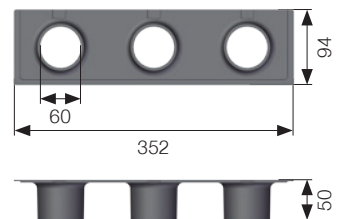

Outlet panels - Pascal evaporators

Kit - Outlet panel for Pascal evaporator
Black vents / Frame - chrome
352x94.5x30 (3x Ø76.5)
Cod.: BSP00003PANELKIT

Kit - Outlet panel for Pascal evaporator
Black vents / Frame - black
352x94.5x30 (3x Ø76.5)
Cod.: BSP00006PANELKIT

Kit - Outlet panel for Pascal evaporator
Black
352x94x50 (3x Ø60)
Cod.: BSP00005PANELKIT