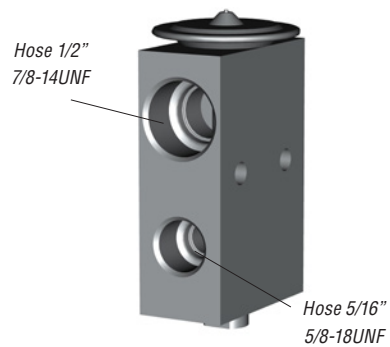

STANDARD PRODUCTS

PASCAL

12V BSP00025AC12 / 24V BSP00025AC24

Weight

- 1 - Yellow wire (speed 1)
- 2 - Red wire (speed 2)
- 3 - Orange wire (speed 3)
- 4 - Black wire (ground)

Expansion valve 2.0 TON

To ensure you have a complete kit to enable you chosen system to operate please check the system schematic data sheet which details the full list of components required.

Outlet panels - Pascal evaporators

Kit - Outlet panel for Pascal evaporator
Black vents / Frame - chrome
352x94.5x30 (3x Ø76.5)
Cod.: BSP00003PANELKIT

Kit - Outlet panel for Pascal evaporator
Black vents / Frame - black
352x94.5x30 (3x Ø76.5)
Cod.: BSP00006PANELKIT