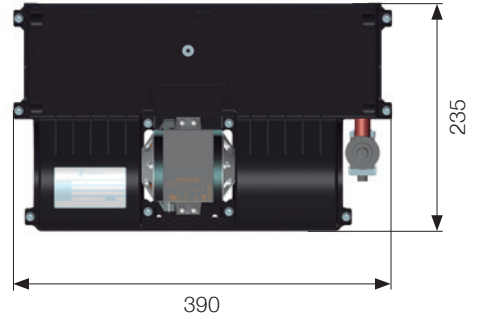

STANDARD PRODUCTS

PASCAL

12V BSP00025AC12 / 24V BSP00025AC24

Weight

- 1 - Yellow wire (speed 1)
- 2 - Red wire (speed 2)
- 3 - Orange wire (speed 3)
- 4 - Black wire (ground)

Expansion valve 2.0 TON

To ensure you have a complete kit to enable you chosen system to operate please check the system schematic data sheet which details the full list of components required.

Outlet panels - Pascal evaporators

Kit - Outlet panel for Pascal evaporator
Black vents / Frame - chrome
352x94.5x30 (3x Ø76.5)
Cod.: BSP00003PANELKIT

Kit - Outlet panel for Pascal evaporator
Black vents / Frame - black
352x94.5x30 (3x Ø76.5)
Cod.: BSP00006PANELKIT