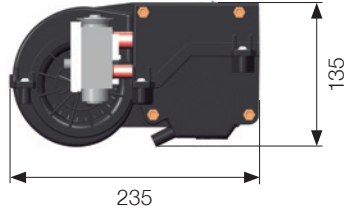

STANDARD PRODUCTS

PASCAL

12V BSP00025AC12 / 24V BSP00025AC24

Weight

- 1 - Yellow wire (speed 1)
- 2 - Red wire (speed 2)
- 3 - Orange wire (speed 3)
- 4 - Black wire (ground)

Expansion valve 2.0 TON

To ensure you have a complete kit to enable you chosen system to operate please check the system schematic data sheet which details the full list of components required.