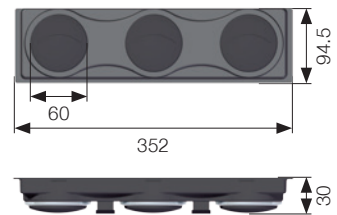

STANDARD PRODUCTS

PASCAL

12V BSP00025AC12 / 24V BSP00025AC24

Weight

- 1 - Yellow wire (speed 1)
- 2 - Red wire (speed 2)
- 3 - Orange wire (speed 3)
- 4 - Black wire (ground)

Expansion valve 2.0 TON

To ensure you have a complete kit to enable you chosen system to operate please check the system schematic data sheet which details the full list of components required.

Outlet panels - Pascal evaporators

Kit - Outlet panel for Pascal evaporator
Black vents / Frame - chrome
352x94.5x30 (3x Ø76.5)
Cod.: BSP00003PANELKIT

Kit - Outlet panel for Pascal evaporator
Black vents / Frame - black
352x94.5x30 (3x Ø76.5)
Cod.: BSP00006PANELKIT