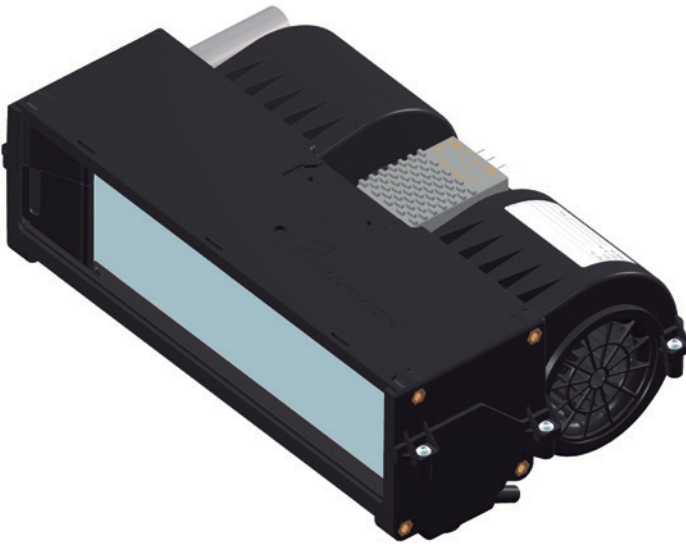

PASCAL

12V BSP00013Heat12 / 24V BSP00013Heat24

Bergstrom

STANDARD PRODUCTS

Performance

hot 7.5kW	+	airflow 450 (m ³ /hr)
------------------	---	---

Electrical Data

volts 12V	amps 10A	/	volts 24V	amps 5A
--------------	-------------	---	--------------	------------

Applications

Performance Input Data

temp 10°C	coolant 80°C
---------------------	------------------------

Standard Water Heat

Position

Multiple mount

Weight

Water hoses

Outlet panels - Pascal evaporators

Kit - Outlet panel for Pascal evaporator
Black vents / Frame - chrome
352x94.5x30 (3x Ø76.5)
Cod.: BSP00003PANELKIT

Kit - Outlet panel for Pascal evaporator
Black vents / Frame - black
352x94.5x30 (3x Ø76.5)
Cod.: BSP00006PANELKIT

Kit - Outlet panel for Pascal evaporator
Black
352x94x50 (3x Ø60)
Cod.: BSP00005PANELKIT

Bergstrom
STANDARD PRODUCTS

ACCESSORIES / PASCAL

Bracket kits - Pascal evaporators

Bracket Kit
Mount to the floor or roof
Cod.: BSP00004MOUNTKIT