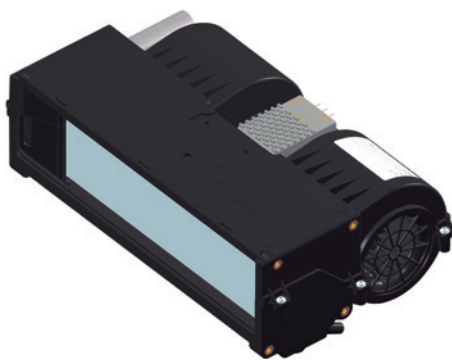

PASCAL

12V BSP00013Heat12 / 24V BSP00013Heat24

Bergstrom

STANDARD PRODUCTS

Performance

hot 7.5kW	+	airflow 450 (m ³ /hr)
------------------	---	---

Electrical Data

volts 12V	amps 10A	/	volts 24V	amps 5A
--------------	-------------	---	--------------	------------

Applications

Performance Input Data

temp 10°C	coolant 80°C
---------------------	------------------------

Standard Water Heat

Position

Multiple mount

Weight

Water hoses

Outlet panels - Pascal evaporators

Kit - Outlet panel for Pascal evaporator
Black vents / Frame - chrome
352x94.5x30 (3x Ø76.5)
Cod.: BSP00003PANELKIT

Kit - Outlet panel for Pascal evaporator
Black vents / Frame - black
352x94.5x30 (3x Ø76.5)
Cod.: BSP00006PANELKIT

Kit - Outlet panel for Pascal evaporator
Black
352x94x50 (3x Ø60)
Cod.: BSP00005PANELKIT

Bergstrom
STANDARD PRODUCTS

ACCESSORIES / PASCAL

Bracket kits - Pascal evaporators

Bracket Kit
Mount to the floor or roof
Cod.: BSP00004MOUNTKIT