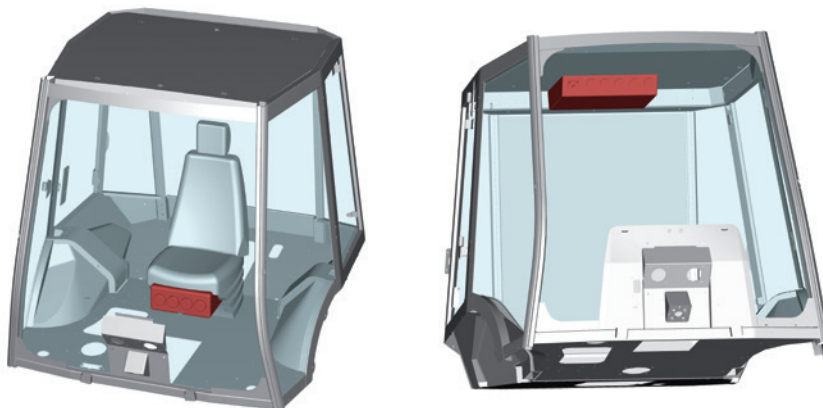

PASCAL

12V BSP00013Heat12 / 24V BSP00013Heat24

Bergstrom

STANDARD PRODUCTS

Performance

hot 7.5kW	+	airflow 450 (m ³ /hr)
------------------	---	---

Electrical Data

volts 12V	amps 10A	/	volts 24V	amps 5A
--------------	-------------	---	--------------	------------

Applications

Performance Input Data

temp 10°C	coolant 80°C
---------------------	------------------------

Standard Water Heat

Position

Multiple mount

Weight

Water hoses

Outlet panels - Pascal evaporators

Kit - Outlet panel for Pascal evaporator
Black vents / Frame - chrome
352x94.5x30 (3x Ø76.5)
Cod.: BSP00003PANELKIT

Kit - Outlet panel for Pascal evaporator
Black vents / Frame - black
352x94.5x30 (3x Ø76.5)
Cod.: BSP00006PANELKIT

Kit - Outlet panel for Pascal evaporator
Black
352x94x50 (3x Ø60)
Cod.: BSP00005PANELKIT

Bergstrom
STANDARD PRODUCTS

ACCESSORIES / PASCAL

Bracket kits - Pascal evaporators

Bracket Kit
Mount to the floor or roof
Cod.: BSP00004MOUNTKIT