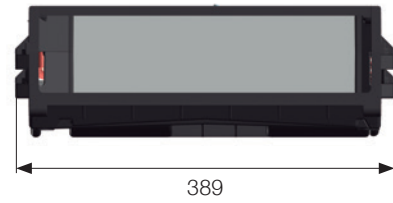

Applications

Performance Input Data

temp 10°C	coolant 80°C
---------------------	------------------------

Standard Water Heat

Position

Multiple mount

Weight

Water hoses