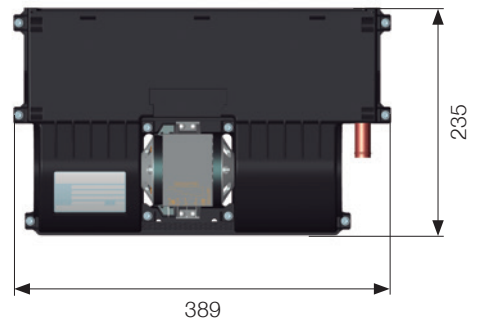

Applications

Performance Input Data

temp 10°C	coolant 80°C
---------------------	------------------------

Standard Water Heat

Position

Multiple mount

Weight

Water hoses

Water hoses d. 15.88 mm

- 1 - Yellow wire (speed 1)
- 2 - Red wire (speed 2)
- 3 - Orange wire (speed 3)
- 4 - Black wire (ground)

To ensure you have a complete kit to enable you chosen system to operate please check the system schematic data sheet which details the full list of components required.

Outlet panels - Pascal evaporators

Kit - Outlet panel for Pascal evaporator
Black vents / Frame - chrome
352x94.5x30 (3x Ø76.5)
Cod.: BSP00003PANELKIT

Kit - Outlet panel for Pascal evaporator
Black vents / Frame - black
352x94.5x30 (3x Ø76.5)
Cod.: BSP00006PANELKIT