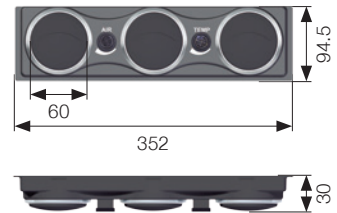

Applications

Performance Input Data

temp 10°C	coolant 80°C
---------------------	------------------------

Standard Water Heat

Position

Multiple mount

Weight

Water hoses

Water hoses d. 15.88 mm

- 1 - Yellow wire (speed 1)
- 2 - Red wire (speed 2)
- 3 - Orange wire (speed 3)
- 4 - Black wire (ground)

To ensure you have a complete kit to enable you chosen system to operate please check the system schematic data sheet which details the full list of components required.

Outlet panels - Pascal evaporators

Kit - Outlet panel for Pascal evaporator
Black vents / Frame - chrome
352x94.5x30 (3x Ø76.5)
Cod.: BSP00003PANELKIT

Kit - Outlet panel for Pascal evaporator
Black vents / Frame - black
352x94.5x30 (3x Ø76.5)
Cod.: BSP00006PANELKIT