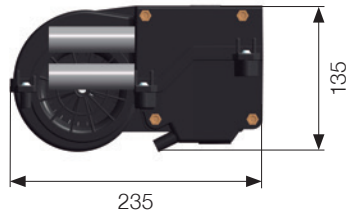

Applications

Performance Input Data

temp 10°C	coolant 80°C
---------------------	------------------------

Standard Water Heat

Position

Multiple mount

Weight

Water hoses