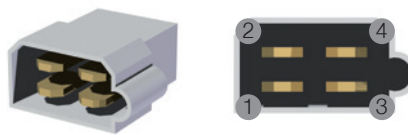

Applications

Performance Input Data

temp 10°C	coolant 80°C
---------------------	------------------------

Standard Water Heat

Position

Multiple mount

Weight

Water hoses

Water hoses d. 15.88 mm

- 1 - Yellow wire (speed 1)
- 2 - Red wire (speed 2)
- 3 - Orange wire (speed 3)
- 4 - Black wire (ground)

To ensure you have a complete kit to enable you chosen system to operate please check the system schematic data sheet which details the full list of components required.

Outlet panels - Pascal evaporators

Kit - Outlet panel for Pascal evaporator
Black vents / Frame - chrome
352x94.5x30 (3x Ø76.5)
Cod.: BSP00003PANELKIT

Kit - Outlet panel for Pascal evaporator
Black vents / Frame - black
352x94.5x30 (3x Ø76.5)
Cod.: BSP00006PANELKIT