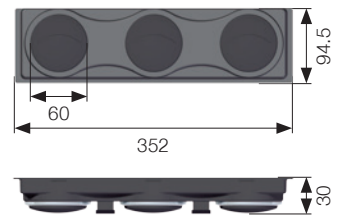

Applications

Performance Input Data

temp 10°C	coolant 80°C
---------------------	------------------------

Standard Water Heat

Position

Multiple mount

Weight

Water hoses

Water hoses d. 15.88 mm

- 1 - Yellow wire (speed 1)
- 2 - Red wire (speed 2)
- 3 - Orange wire (speed 3)
- 4 - Black wire (ground)

To ensure you have a complete kit to enable you chosen system to operate please check the system schematic data sheet which details the full list of components required.

Outlet panels - Pascal evaporators

Kit - Outlet panel for Pascal evaporator
Black vents / Frame - chrome
352x94.5x30 (3x Ø76.5)
Cod.: BSP00003PANELKIT

Kit - Outlet panel for Pascal evaporator
Black vents / Frame - black
352x94.5x30 (3x Ø76.5)
Cod.: BSP00006PANELKIT