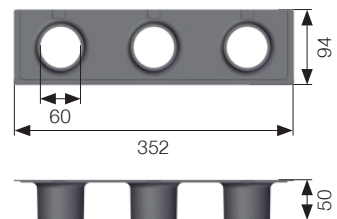

Outlet panels - Pascal evaporators

Kit - Outlet panel for Pascal evaporator
Black vents / Frame - chrome
352x94.5x30 (3x Ø76.5)
Cod.: BSP00003PANELKIT

Kit - Outlet panel for Pascal evaporator
Black vents / Frame - black
352x94.5x30 (3x Ø76.5)
Cod.: BSP00006PANELKIT

Kit - Outlet panel for Pascal evaporator
Black
352x94x50 (3x Ø60)
Cod.: BSP00005PANELKIT