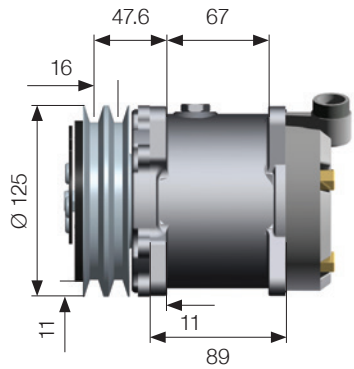

Bergstrom
STANDARD PRODUCTS

SD5H09

Compressors

| Code | Type | Voltage | |
|----------------|--|---------|---|
| BSP00010Comp12 | Sanden SD5H09 Rotalock 2-gole (5076-5600) Vertical | 12v | Displacement: 154 cc Operating speed: Max. Continuous 7000 rpm |
| BSP00011Comp12 | Sanden SD5H09 Rotalock 2-gole (5081) Horizontal | 12v | Refrigerant: R-134a |