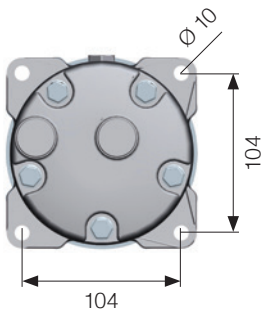

Bergstrom
STANDARD PRODUCTS

SD5H09

Compressors

| Code | Type | Voltage | |
|----------------|--|---------|---|
| BSP00010Comp12 | Sanden SD5H09 Rotalock 2-gole (5076-5600) Vertical | 12v | Displacement: 154 cc Operating speed: Max. Continuous 7000 rpm |
| BSP00011Comp12 | Sanden SD5H09 Rotalock 2-gole (5081) Horizontal | 12v | Refrigerant: R-134a |