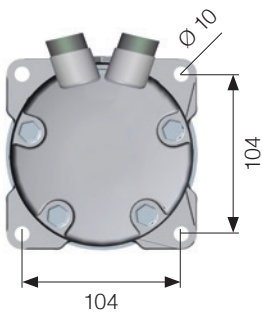

Bergstrom
STANDARD PRODUCTS

SD5H09

Compressors

| Code | Type | Voltage | |
|----------------|--|---------|---|
| BSP00010Comp12 | Sanden SD5H09 Rotalock 2-gole (5076-5600) Vertical | 12v | Displacement: 154 cc Operating speed: Max. Continuous 7000 rpm |
| BSP00011Comp12 | Sanden SD5H09 Rotalock 2-gole (5081) Horizontal | 12v | Refrigerant: R-134a |