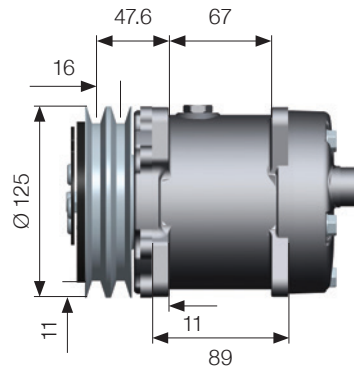

Bergstrom
STANDARD PRODUCTS

SD5H09

Compressors

| Code | Type | Voltage | |
|----------------|--|---------|---|
| BSP00010Comp12 | Sanden SD5H09 Rotalock 2-gole (5076-5600) Vertical | 12v | Displacement: 154 cc Operating speed: Max. Continuous 7000 rpm |
| BSP00011Comp12 | Sanden SD5H09 Rotalock 2-gole (5081) Horizontal | 12v | Refrigerant: R-134a |