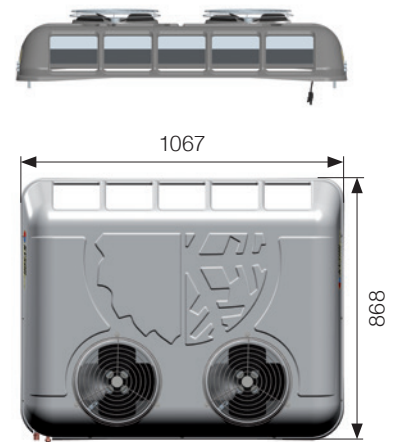

**Bergstrom**  
STANDARD PRODUCTS

**KC-110**

12V BSP00004Cond12 / 24V BSP00004Cond24

Performance

Electrical Data

volts	amps	/	volts	amps
12V	22A		24V	11A

Applications

Performance Input Data

temp	humidity
<b>32°C</b>	<b>70%</b>

Condensers

Roof top condenser with fans and receiver drier

Position

Roof mount

Weight

T // +44 (0)1443 865169  
E // enquiries@bergstromstandardproducts.com  
W // www.bergstromstandardproducts.com