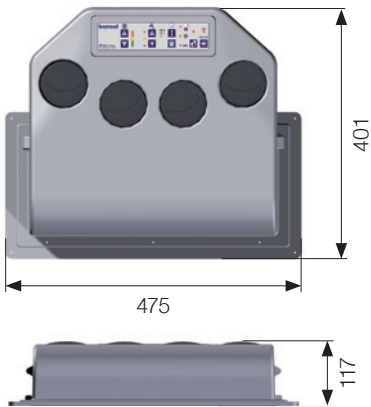

MOCHILA

12V BSP00002EVCo12 / 24V BSP00002EVCo24

Bergstrom

STANDARD PRODUCTS

Performance

Electrical Data

volts	amps	/	volts	amps
12V	11,0A		24V	4,7A

Applications

Performance Input Data

temp	humidity
38°C	35%

Evaporative Cab Cooler

Console, Front and Controls

Display

Control remote

Position

Wall mount

Bergstrom
STANDARD PRODUCTS

MOCHILA

12V BSP00002EVCo12 / 24V BSP00002EVCo24

Weight

Water tanks

Standard
27 liters
130x550x550 mm

Camper
15 liters
200x350x330 mm

1 - White wire (float)
2 - White wire (float)
3 - Blue wire (Water pump)
4 - Black wire (Water pump)