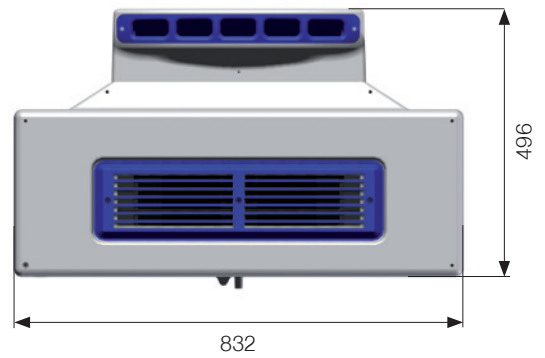

Performance Input Data

temp	humidity
38°C	35%

Evaporative Cab Cooler

Console, Front and Controls

Display

Control remote

Position

Wall mount

Bergstrom
STANDARD PRODUCTS

MOCHILA

12V BSP00002EVCo12 / 24V BSP00002EVCo24

Weight

Water tanks

Standard
27 liters
130x550x550 mm

Camper
15 liters
200x350x330 mm

1 - White wire (float)
2 - White wire (float)
3 - Blue wire (Water pump)
4 - Black wire (Water pump)