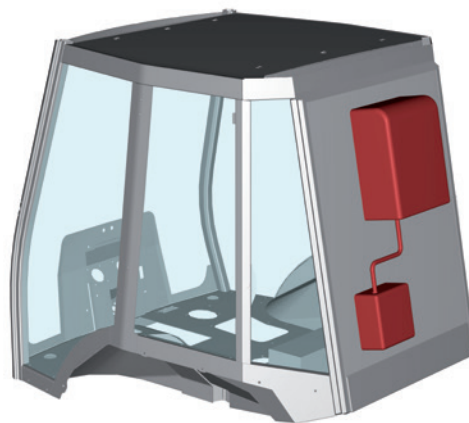

Performance Input Data

temp	humidity
38°C	35%

Evaporative Cab Cooler

Console, Front and Controls

Display

Control remote

Position

Wall mount

Bergstrom
STANDARD PRODUCTS

MOCHILA

12V BSP00002EVCo12 / 24V BSP00002EVCo24

Weight

Water tanks

Standard
27 liters
130x550x550 mm

Camper
15 liters
200x350x330 mm

1 - White wire (float)
2 - White wire (float)
3 - Blue wire (Water pump)
4 - Black wire (Water pump)