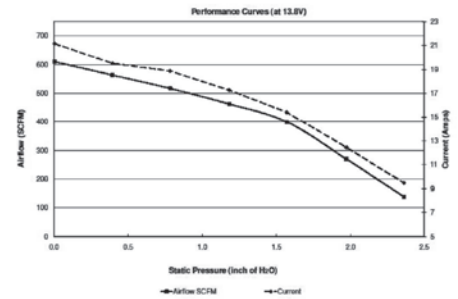

## Blowers

width x depth x height

Blower assy 12V High performance  
350x140x169  
**Cod.: BSP00001BLOWER**

Blower assy 24V High performance  
350x140x169  
**Cod.: BSP00002BLOWER**

Blower 12V STD  
350x140x169  
**Cod.: BSP00003BLOWER**