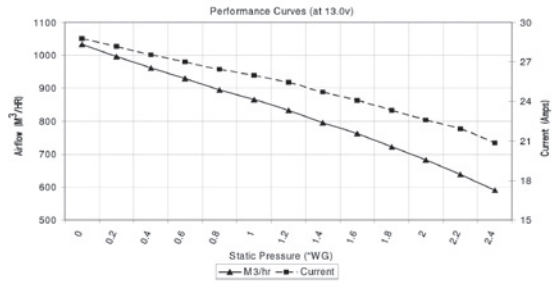

## Blowers

width x depth x height

Blower assy 12V High performance  
350x140x169  
**Cod.: BSP00001BLOWER**

Blower assy 24V High performance  
350x140x169  
**Cod.: BSP00002BLOWER**

Blower 12V STD  
350x140x169  
**Cod.: BSP00003BLOWER**