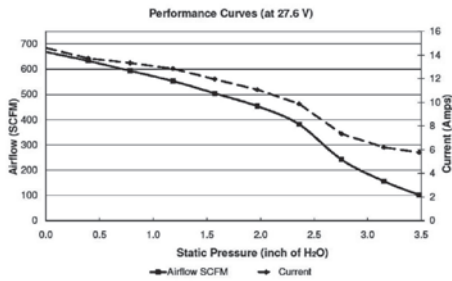

## Blowers

width x depth x height

Blower assy 12V High performance  
350x140x169  
**Cod.: BSP00001BLOWER**

Blower assy 24V High performance  
350x140x169  
**Cod.: BSP00002BLOWER**

Blower 12V STD  
350x140x169  
**Cod.: BSP00003BLOWER**