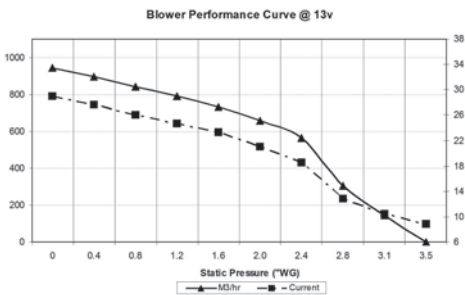

## Blowers

width x depth x height

Blower assy 12V High performance  
350x140x169  
**Cod.: BSP00001BLOWER**

Blower assy 24V High performance  
350x140x169  
**Cod.: BSP00002BLOWER**

Blower 12V STD  
350x140x169  
**Cod.: BSP00003BLOWER**